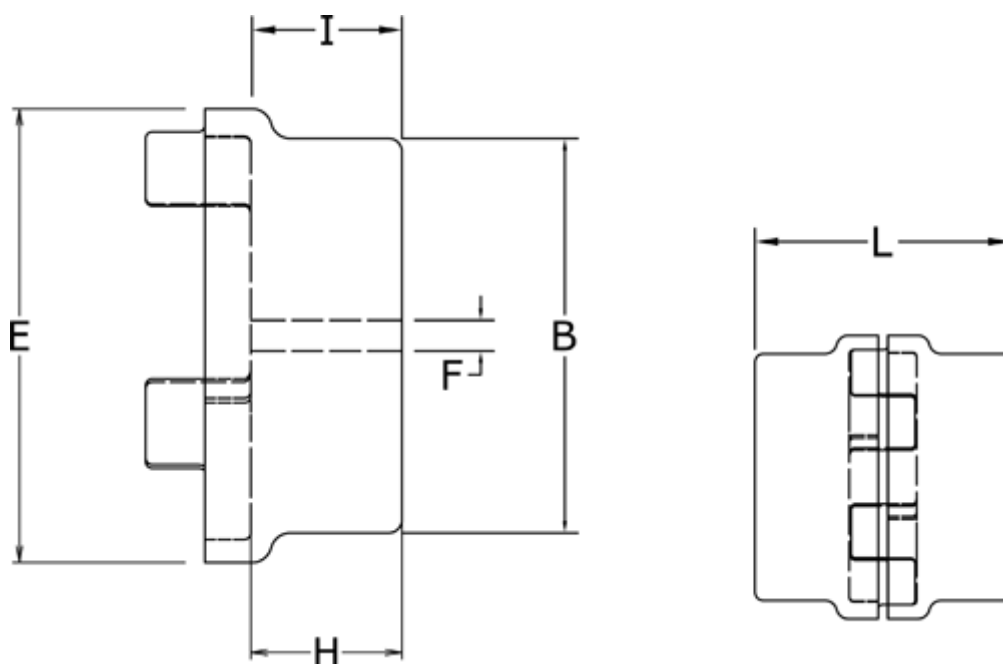

Data Sheet

Article number: 3304038AAL

Description: Coupling hub 38/45A
ALU Aluminium, Predrilled

Measures

B	= 66
E	= 80
F	= -
H	= 45
I	= 37
L	= 114
Max. bore mm	= 38